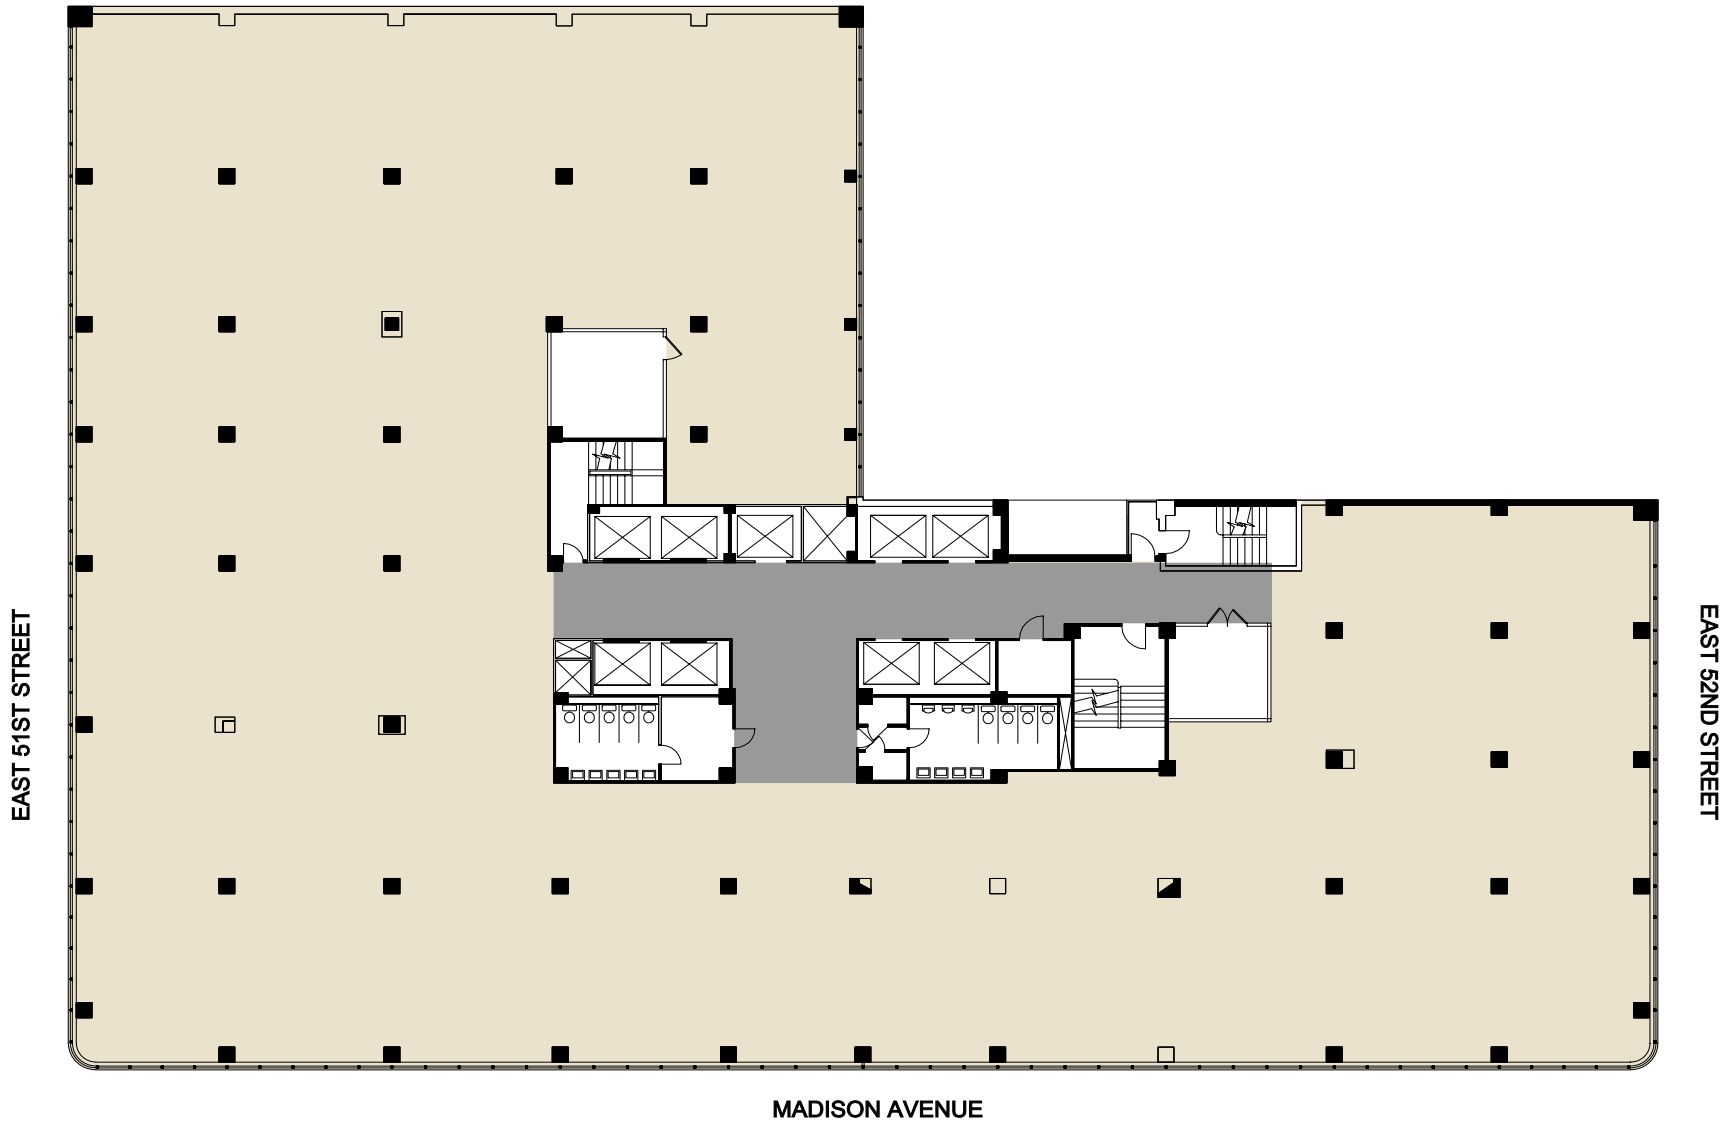

488 Madison Avenue - Floor 5  
27,562 RSF

THE FEIL ORGANIZATION

[VIEW OFFICE PHOTOGRPHS](#)

David Turino  
212-609-8658  
dturino@feilorg.com

Timothy D. Parlante  
212-609-8666  
tparlante@feilorg.com

**488 Madison Avenue - Floor 5**  
27,562 RSF