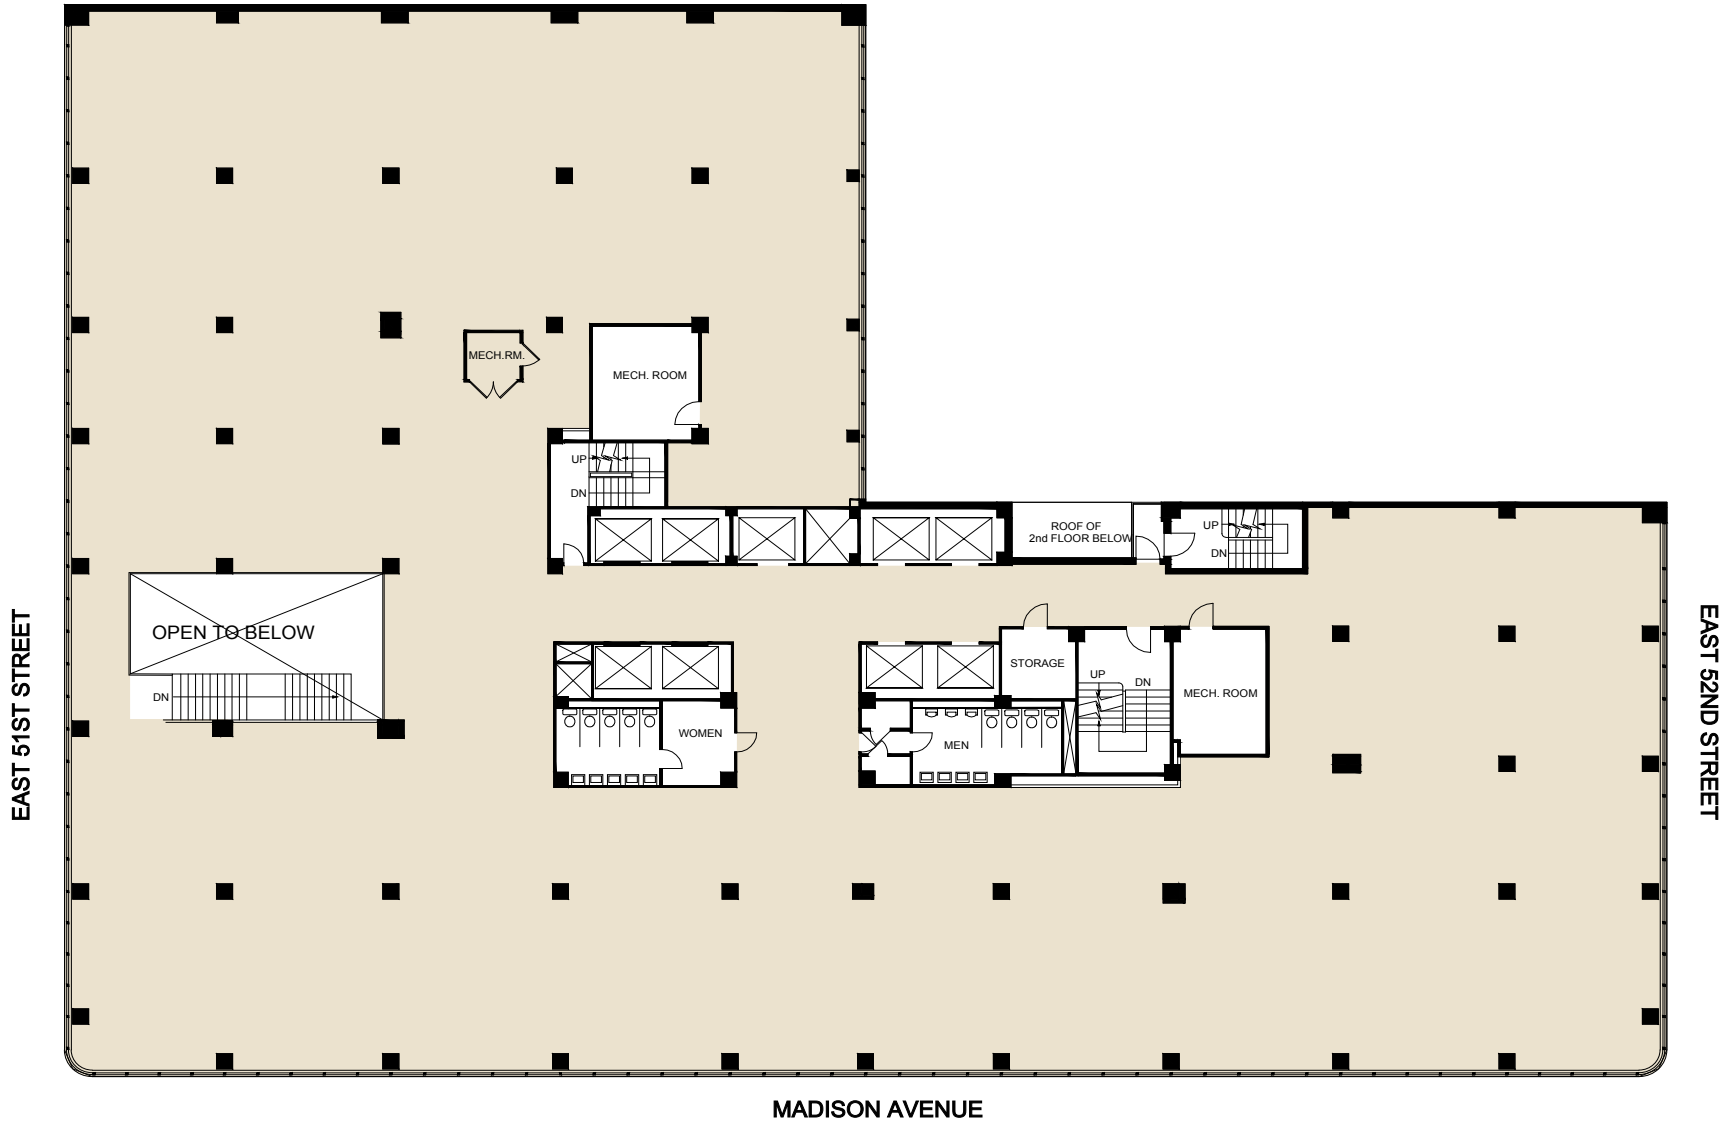

488 Madison Avenue - Floor 7
27,562 RSF

THE FEIL ORGANIZATION

[VIEW OFFICE PHOTOGRPHS](#) ▼

David Turino
212-609-8658
dturino@feilorg.com

Timothy D. Parlante
212-609-8666
tparlante@feilorg.com

488 Madison Avenue - Floor 7
27,562 RSF