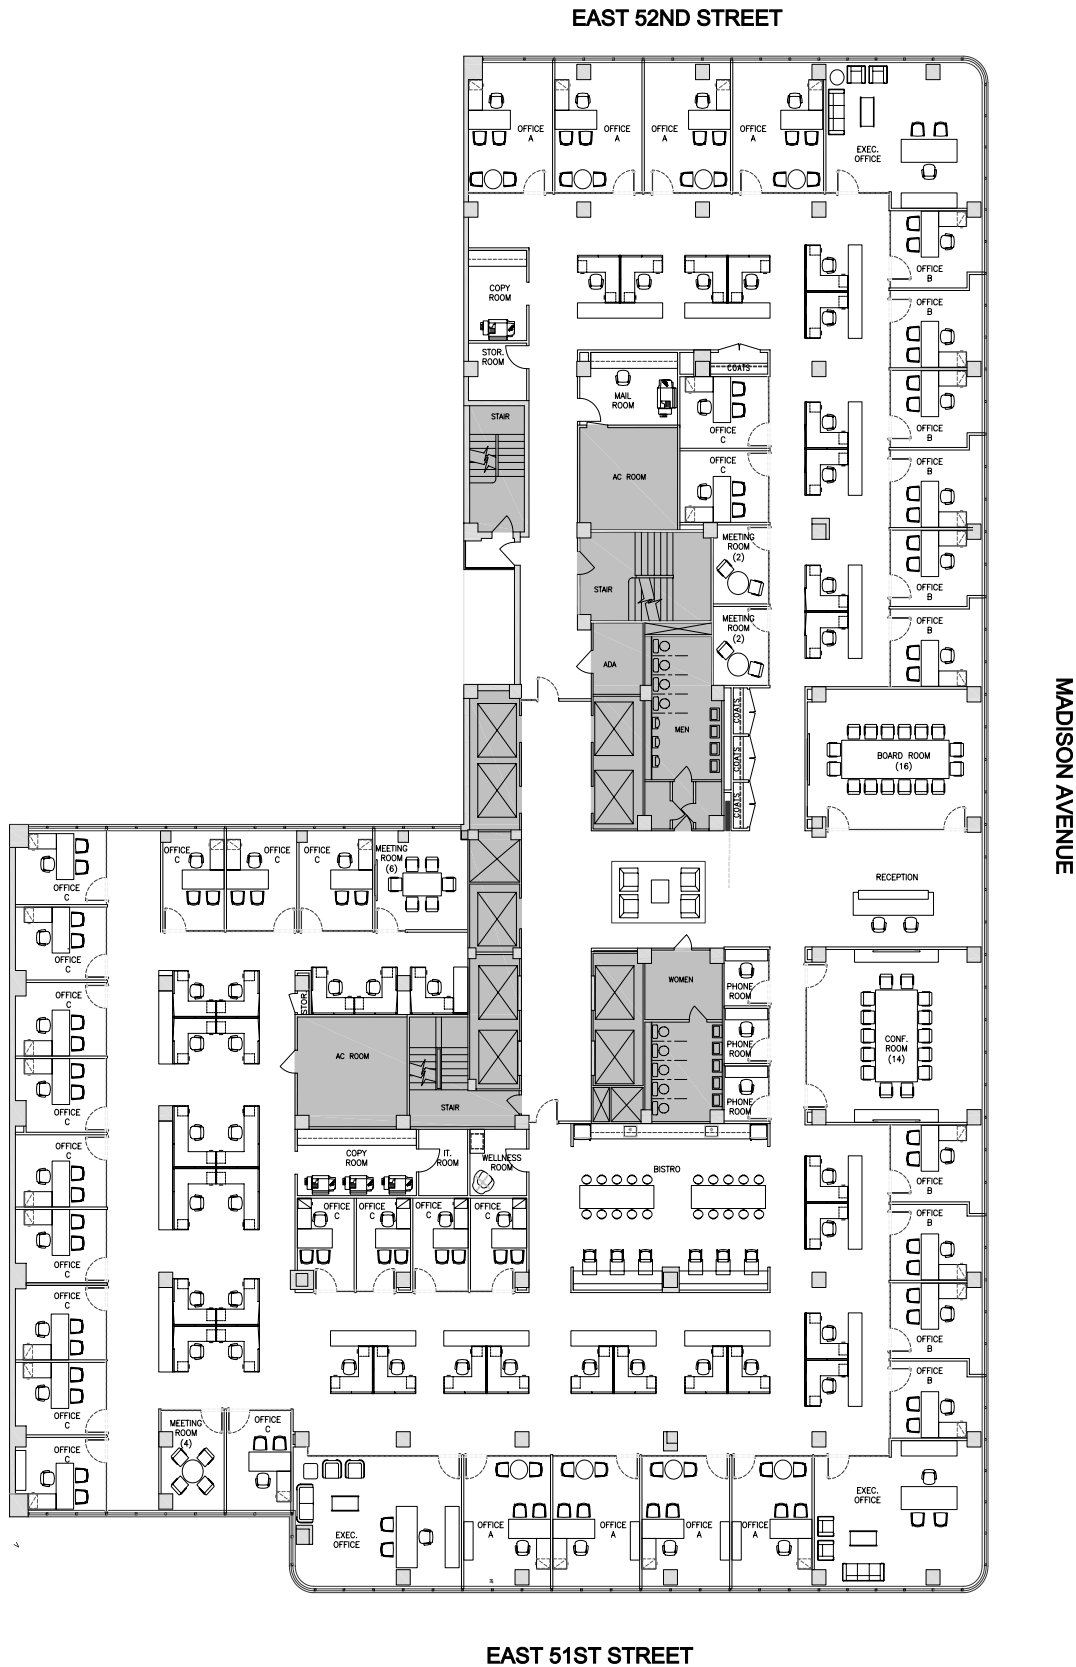

488 Madison Avenue - Floor 9 - Suite 900
27,015 RSF

THE FEIL ORGANIZATION

[VIEW PROPOSED LAYOUT ▼](#)

David Turino
212-609-8658
dturino@feilorg.com

488 Madison Avenue - Floor 9 - Suite 900
27,015 RSF
Private Office Layout

THE FEIL ORGANIZATION

BACK TO FLOOR PLAN ▲

David Turino
212-609-8658
dturino@feilorg.com

488 Madison Avenue - Floor 9 - Suite 900

27,015 RSF

Open Office Layout

THE FEIL ORGANIZATION

BACK TO FLOOR PLAN ▲