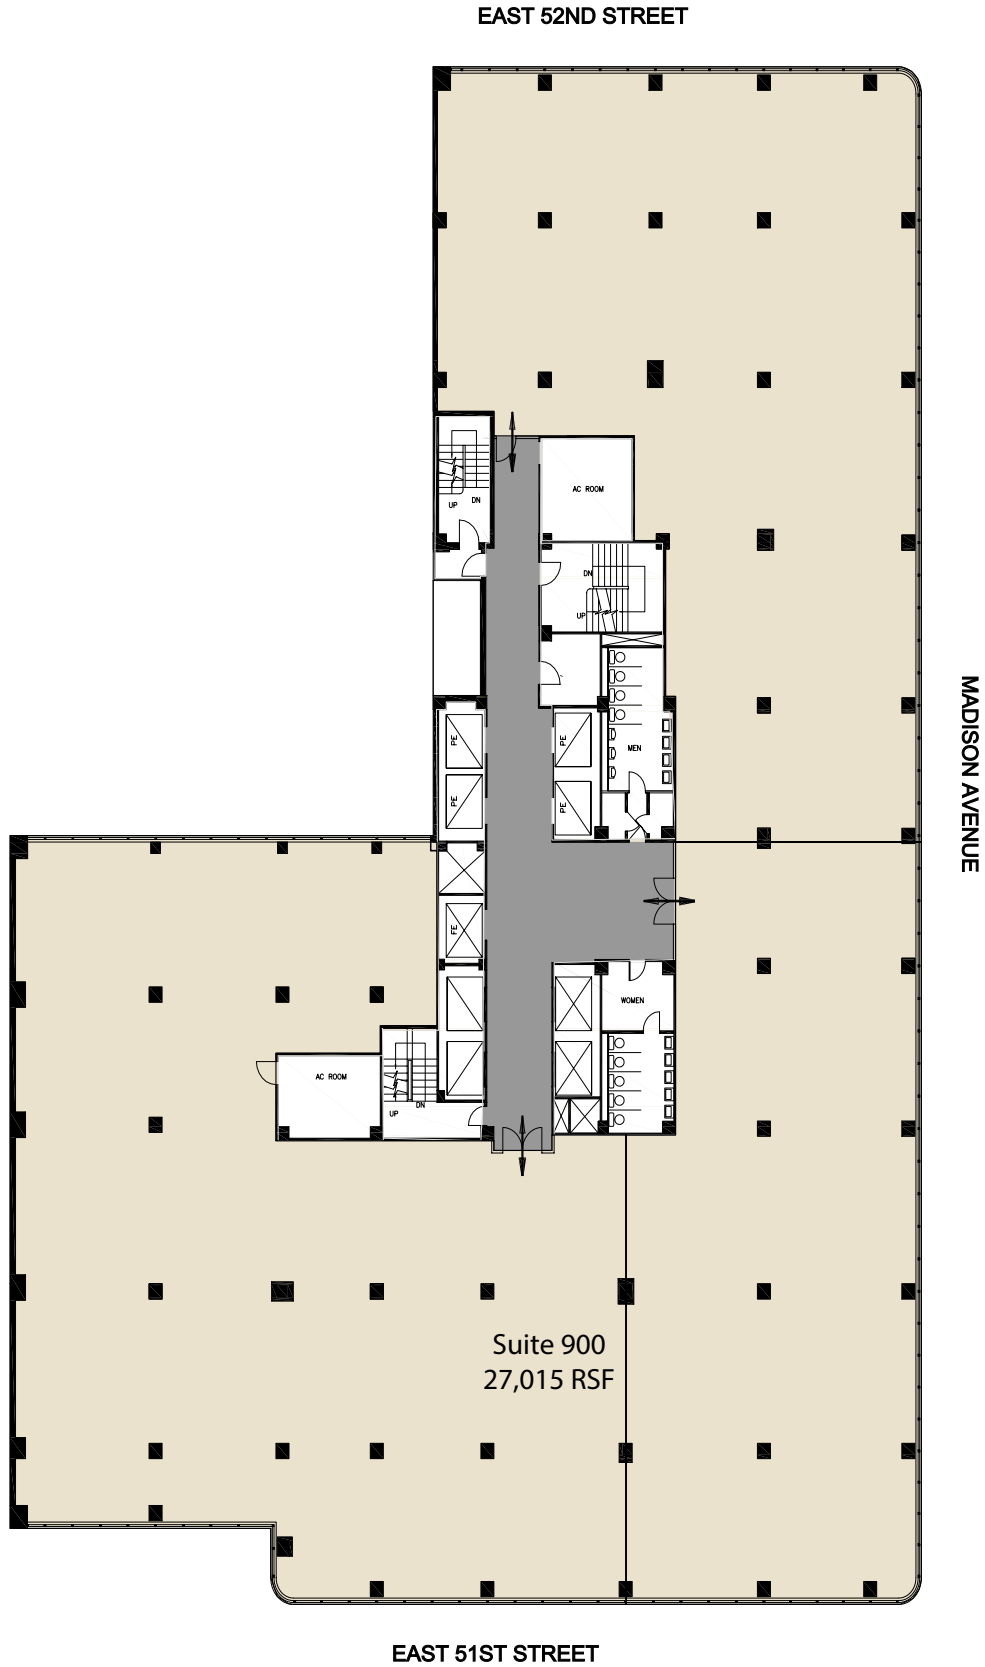

488 Madison Avenue - Floor 9 - Suite 900
27,015 RSF

THE FEIL ORGANIZATION

[VIEW PROPOSED LAYOUT ▼](#)

David Turino
212-609-8658
dturino@feilorg.com

488 Madison Avenue - Floor 9 - Suite 900
27,015 RSF
Private Office Layout

THE FEIL ORGANIZATION

BACK TO FLOOR PLAN ▲

David Turino
212-609-8658
dturino@feilorg.com

488 Madison Avenue - Floor 9 - Suite 900

27,015 RSF

Open Office Layout

THE FEIL ORGANIZATION

BACK TO FLOOR PLAN ▲