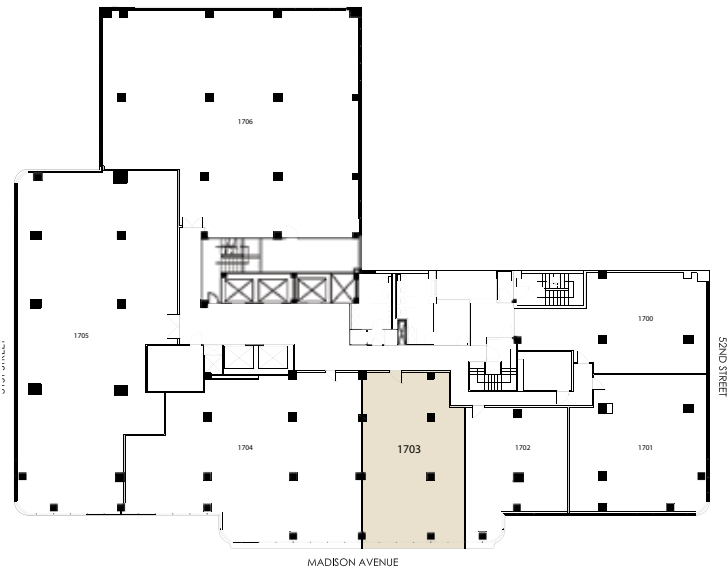

488 Madison Avenue - Floor 17 - Suite 1703  
1,693 RSF

LEGEND - STAFF	
MEETING OR OFFICE	1
BENCHES (2' x 5')	14
COLLABORATIVE SPACE	1
PANTRY	1
IT CLOSET	1
STORAGE CL.	1
COAT CL.	1

THE FEIL ORGANIZATION

[VIEW OFFICE PHOTOGRAPHS ▼](#)