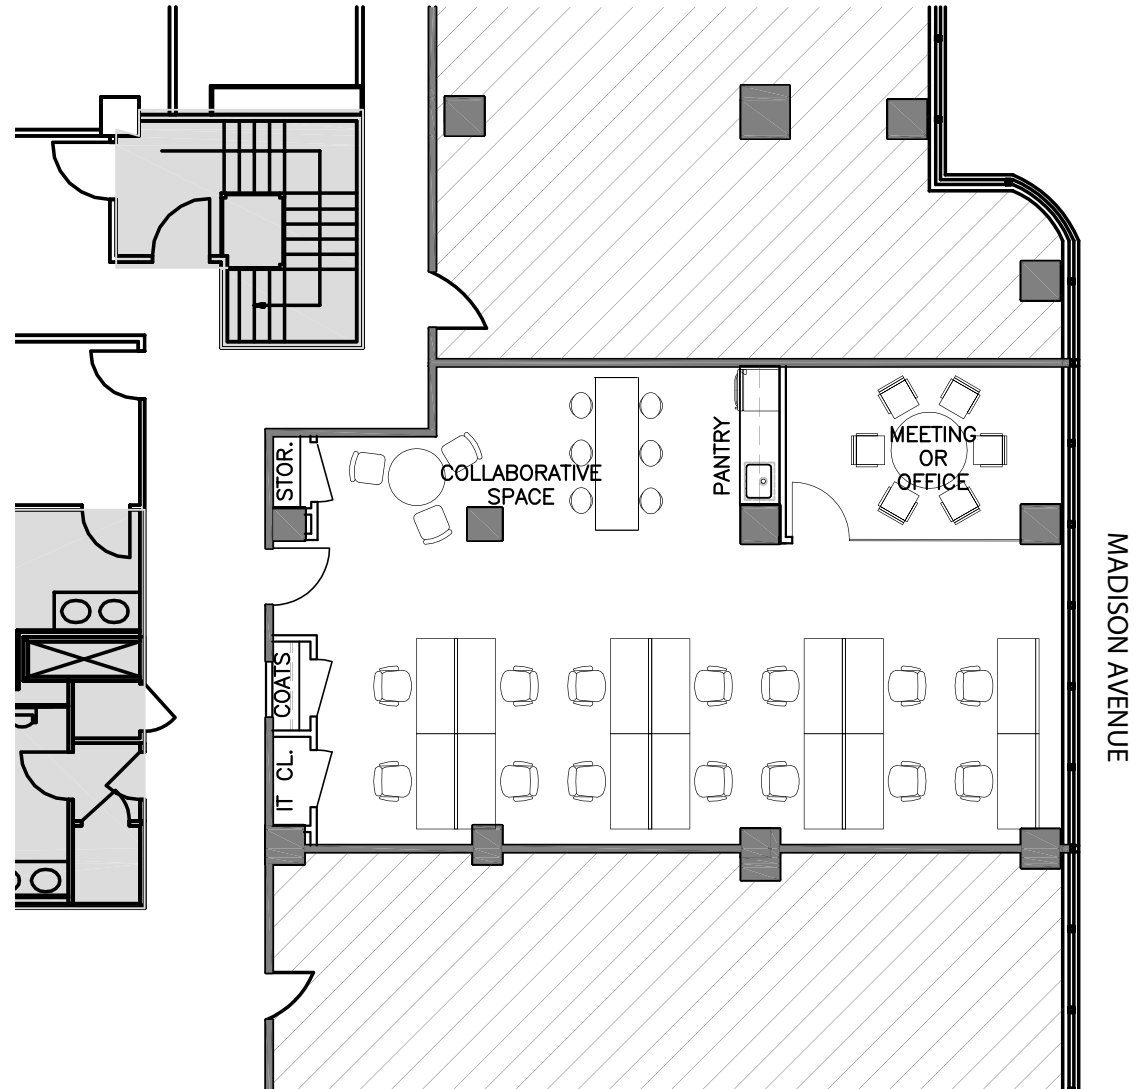

488 Madison Avenue - Floor 17 - Suite 1703  
1,693 RSF

LEGEND - STAFF	
MEETING OR OFFICE	1
BENCHES (2' x 5')	14
COLLABORATIVE SPACE	1
PANTRY	1
IT CLOSET	1
STORAGE CL.	1
COAT CL.	1

THE FEIL ORGANIZATION

[VIEW OFFICE PHOTOGRAPHS ▼](#)