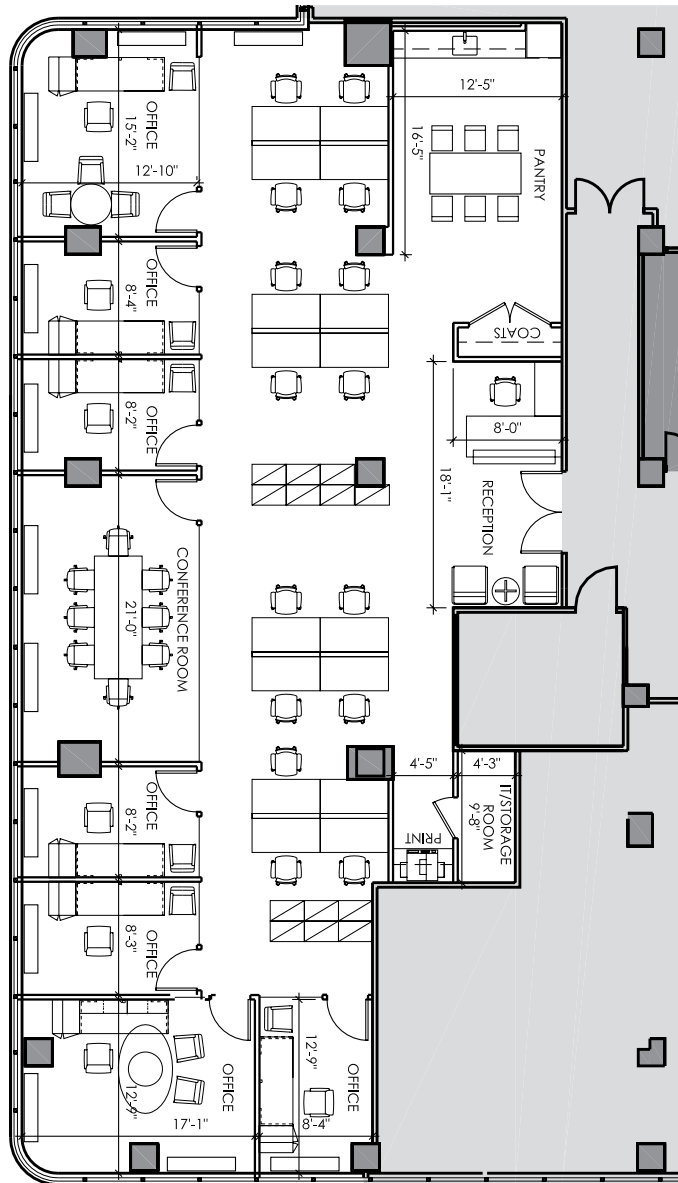

488 Madison Avenue - Floor 17 - Suite 1705  
4,781 RSF

THE FEIL ORGANIZATION

VIEW PROPOSED LAYOUT ▼

David Turino  
212-609-8658  
[dturino@feilorg.com](mailto:dturino@feilorg.com)

488 Madison Avenue - Floor 17 - Suite 1705  
4,781 RSF