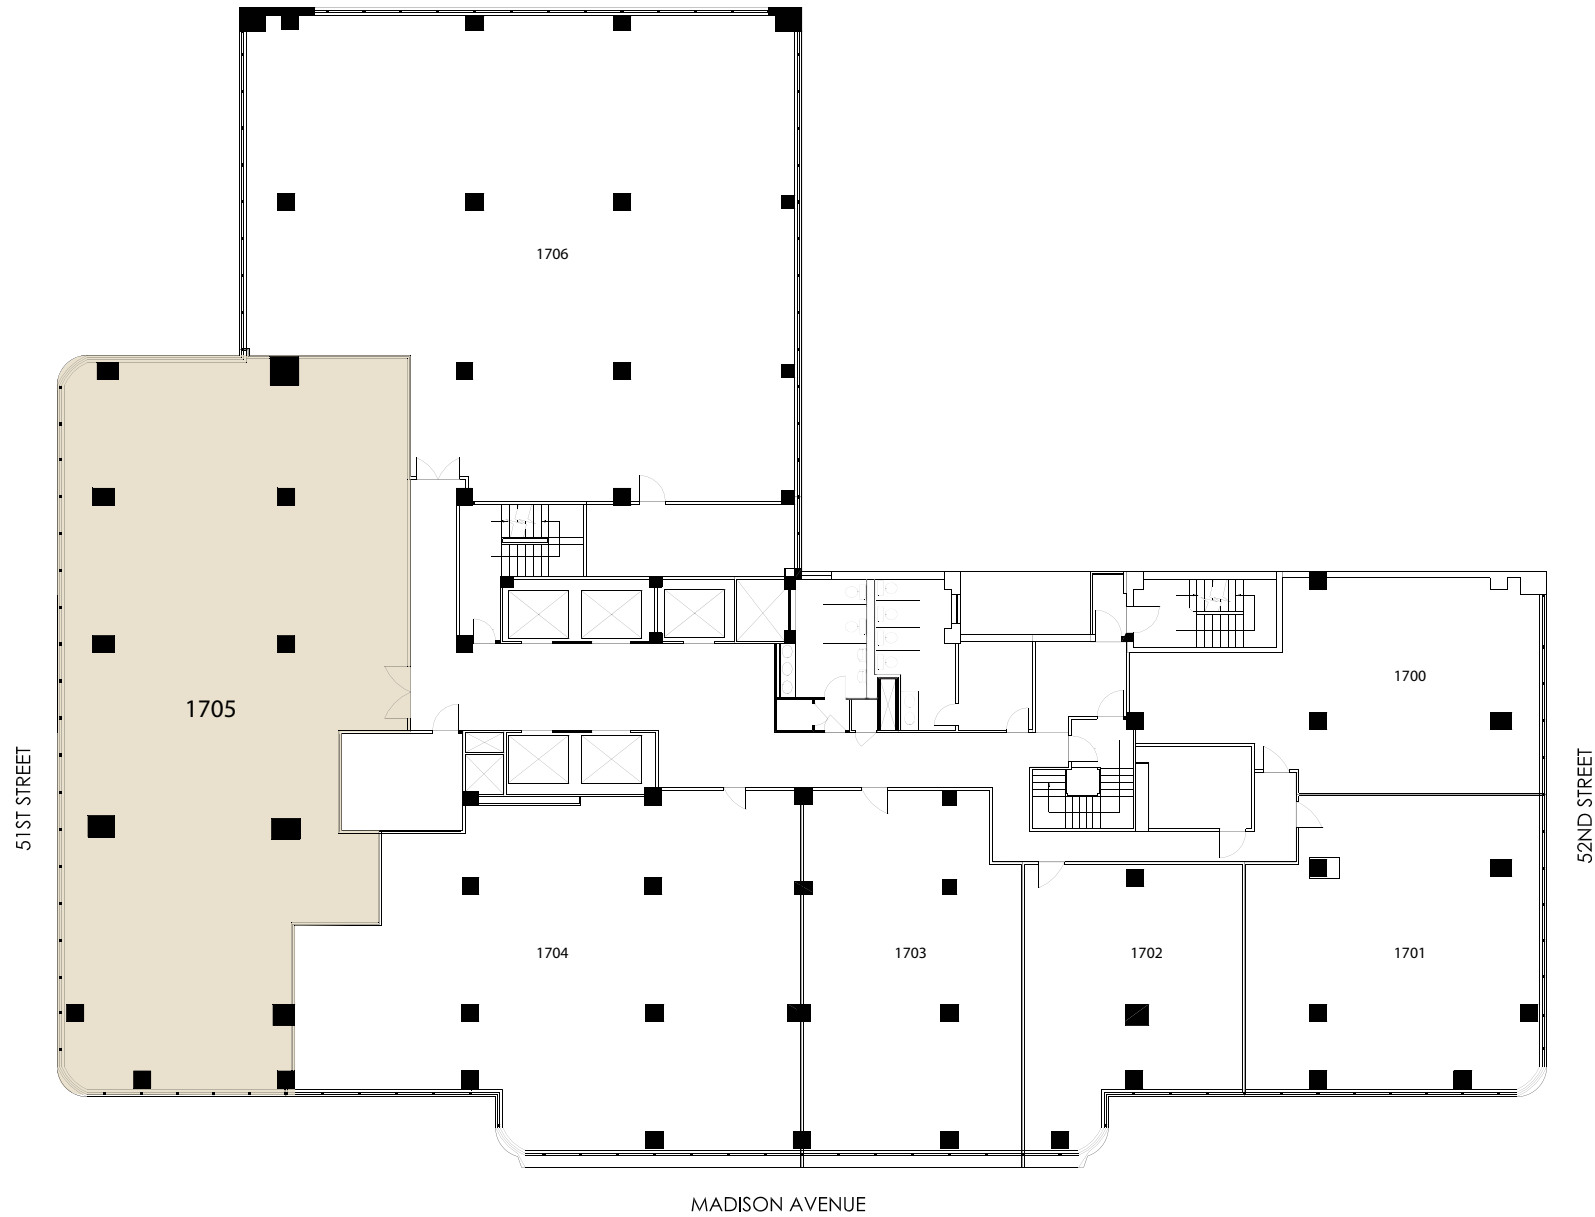

488 Madison Avenue - Floor 17 - Suite 1705  
4,781 RSF

THE FEIL ORGANIZATION

VIEW PROPOSED LAYOUT ▼

David Turino  
212-609-8658  
[dturino@feilorg.com](mailto:dturino@feilorg.com)

488 Madison Avenue - Floor 17 - Suite 1705  
4,781 RSF