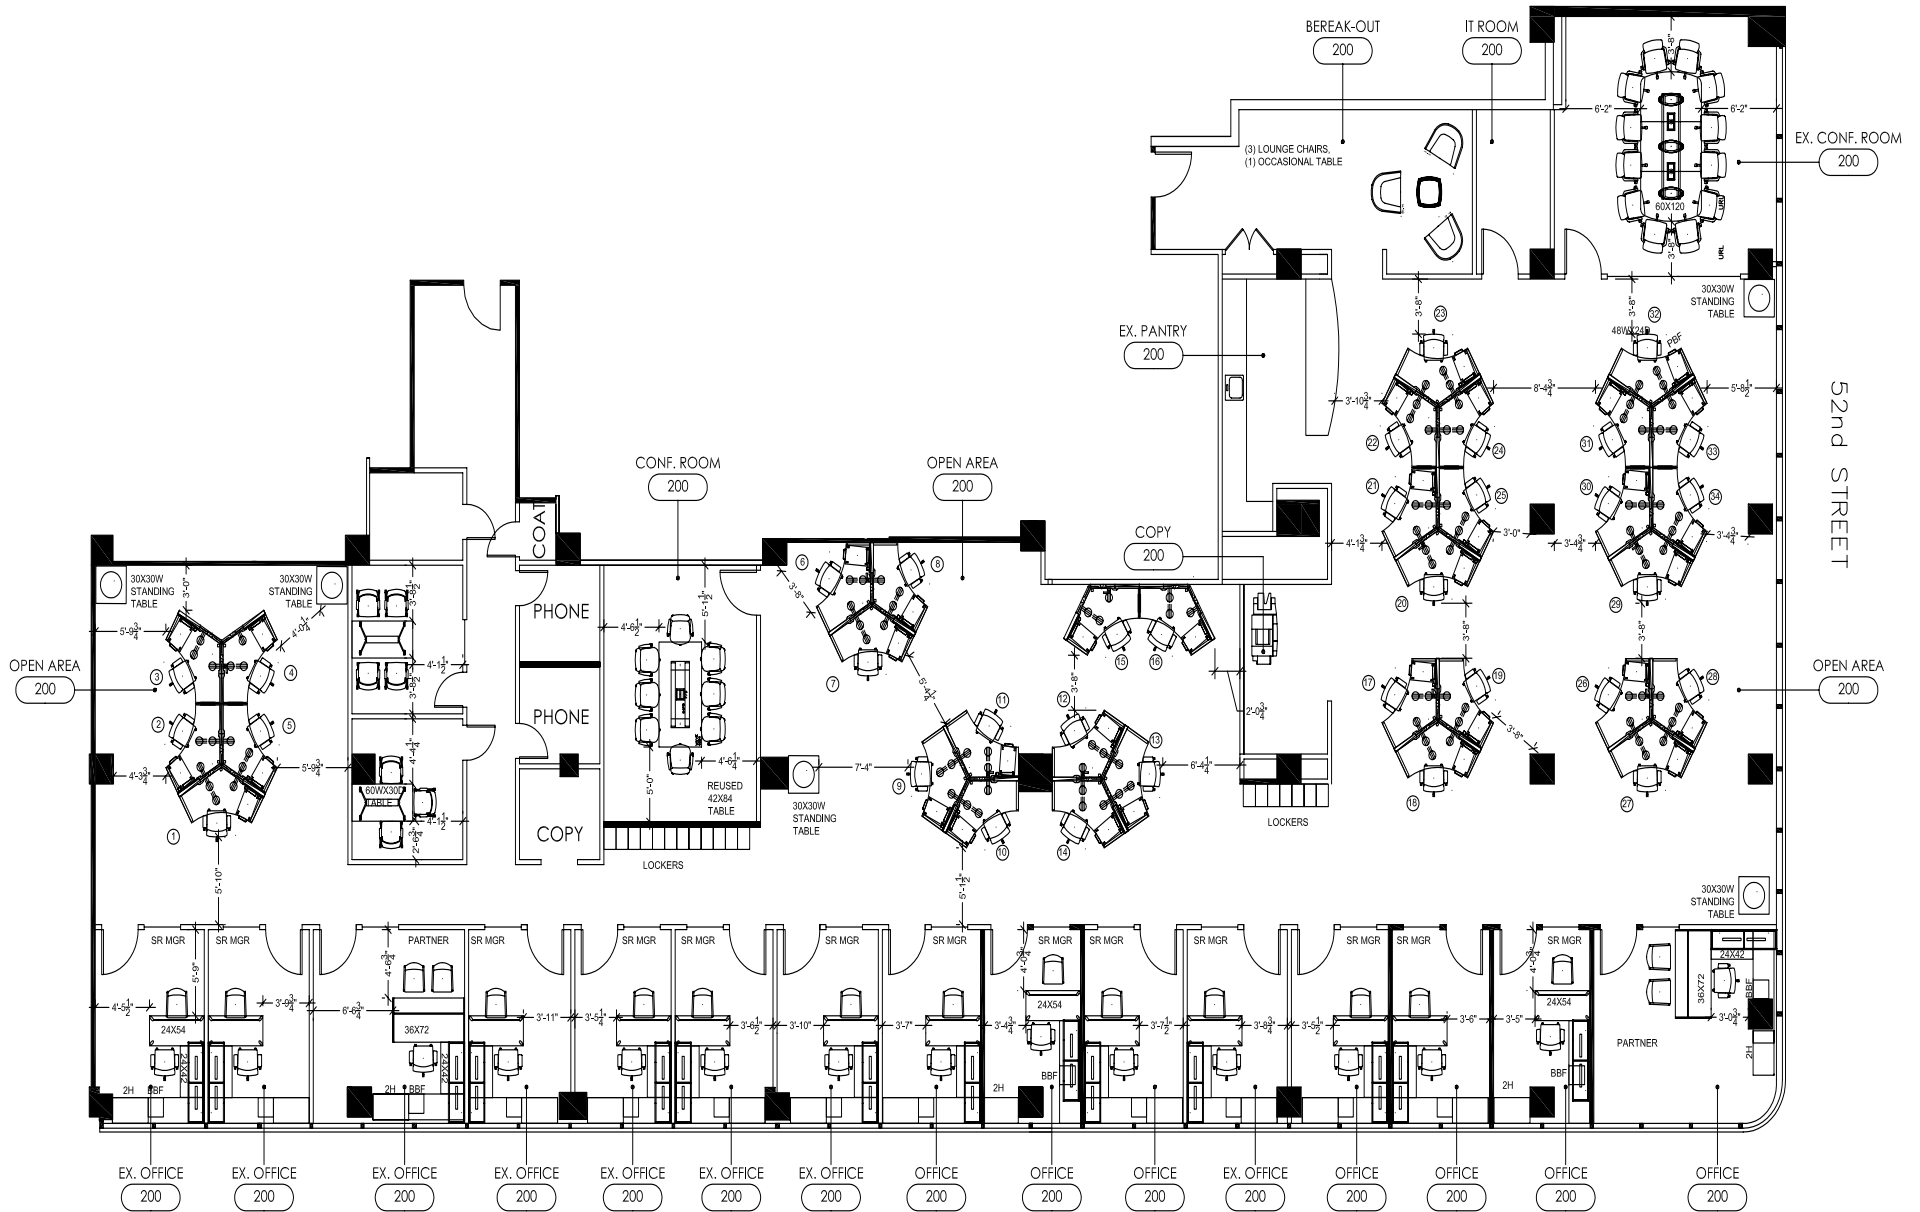

488 Madison Avenue - Floor 2 - Suite 202
10,955 RSF

THE FEIL ORGANIZATION

VIEW OFFICE PHOTOGRAPHS ▼

David Turino
212-609-8658
dturino@feilorg.com

488 Madison Avenue - Floor 2 - Suite 202
10,955 RSF

THE **FEIL** ORGANIZATION

[BACK TO FLOOR PLAN](#) ▲

David Turino
212-609-8658
dturino@feilorg.com

488 Madison Avenue - Floor 2 - Suite 202
10,955 RSF

THE FEIL ORGANIZATION

BACK TO FLOOR PLAN ▲

David Turino
212-609-8658
dturino@feilorg.com