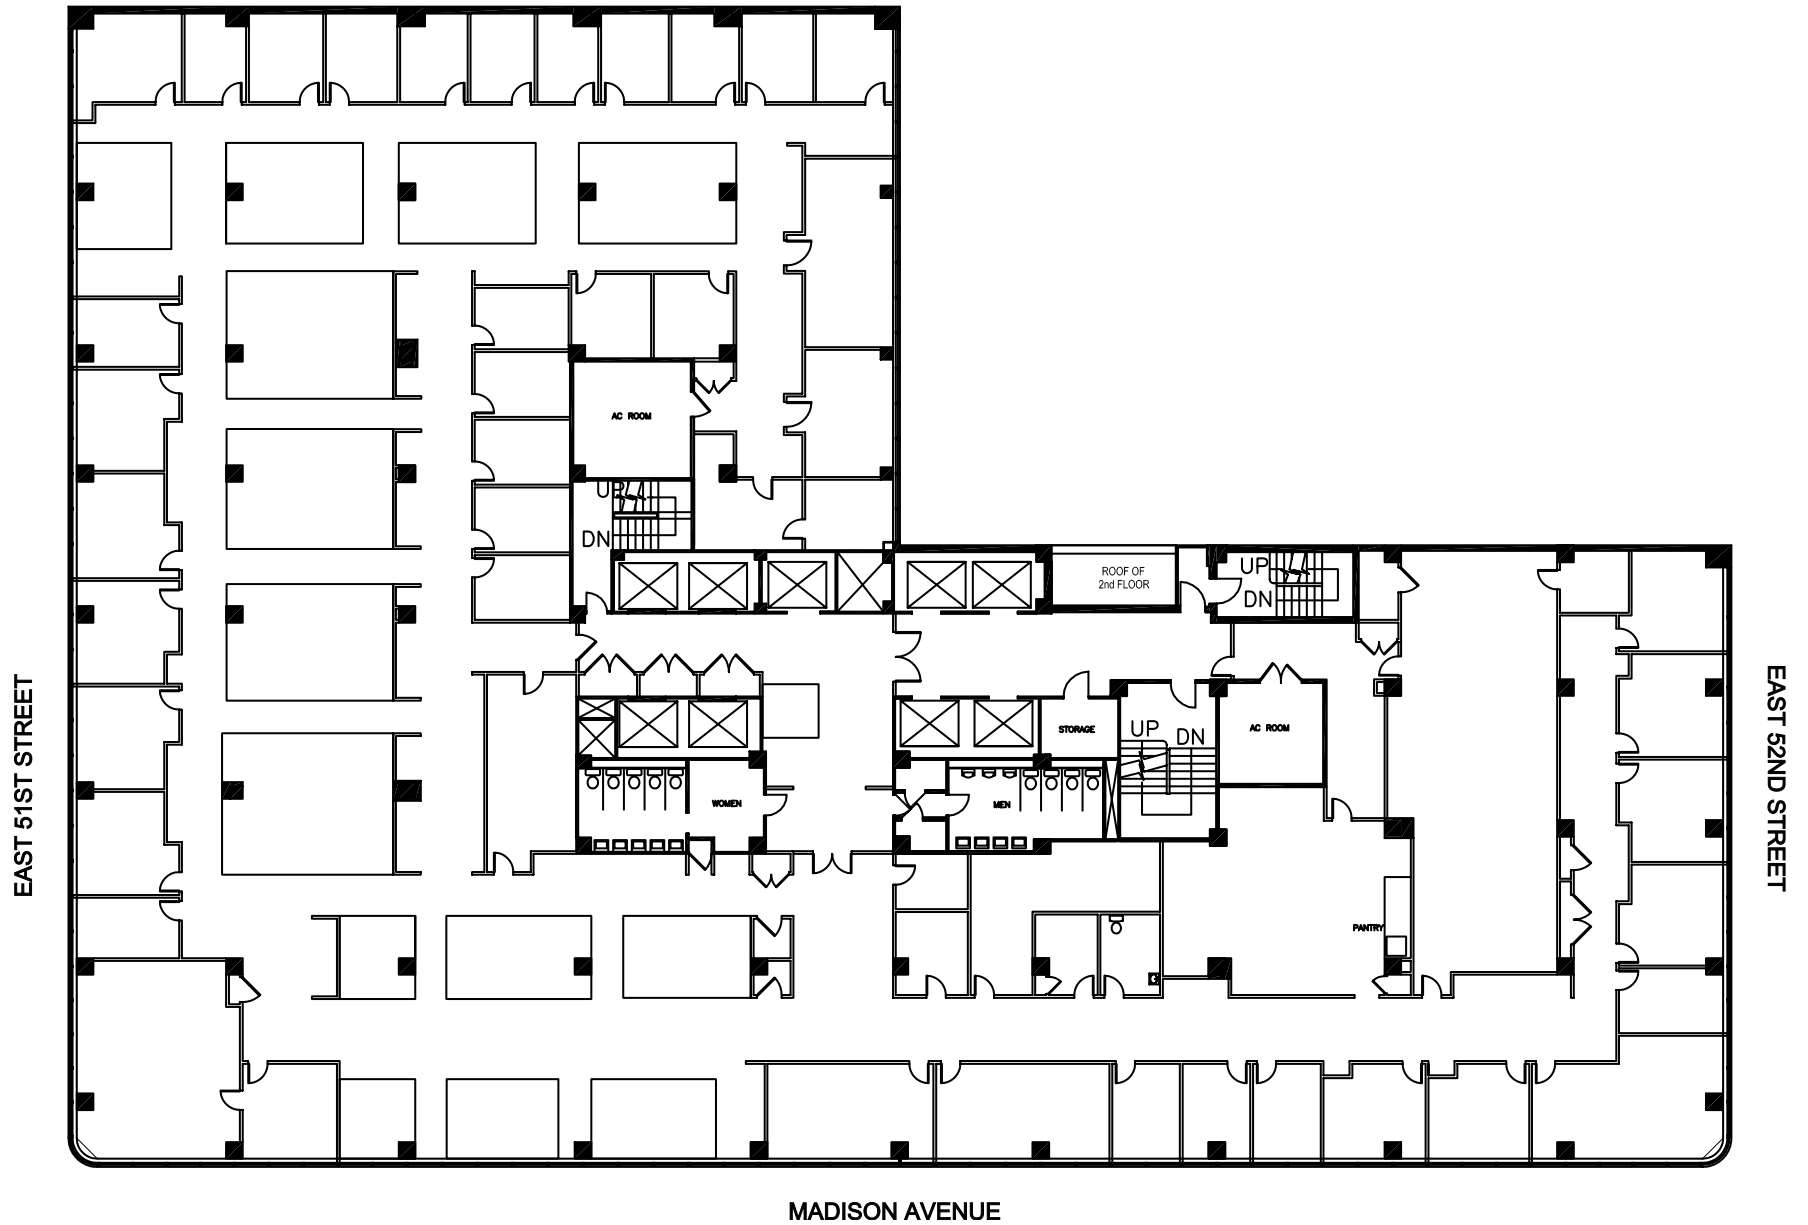

488 Madison Avenue - Floor 3 - Suite 300

27,562 RSF

THE FEIL ORGANIZATION

[VIEW OFFICE PHOTOGRAPHS](#) ▼

David Turino
212-609-8658
dturino@feilorg.com

488 Madison Avenue - Floor 3 - Suite 300
27,562 RSF

THE **FEIL** ORGANIZATION