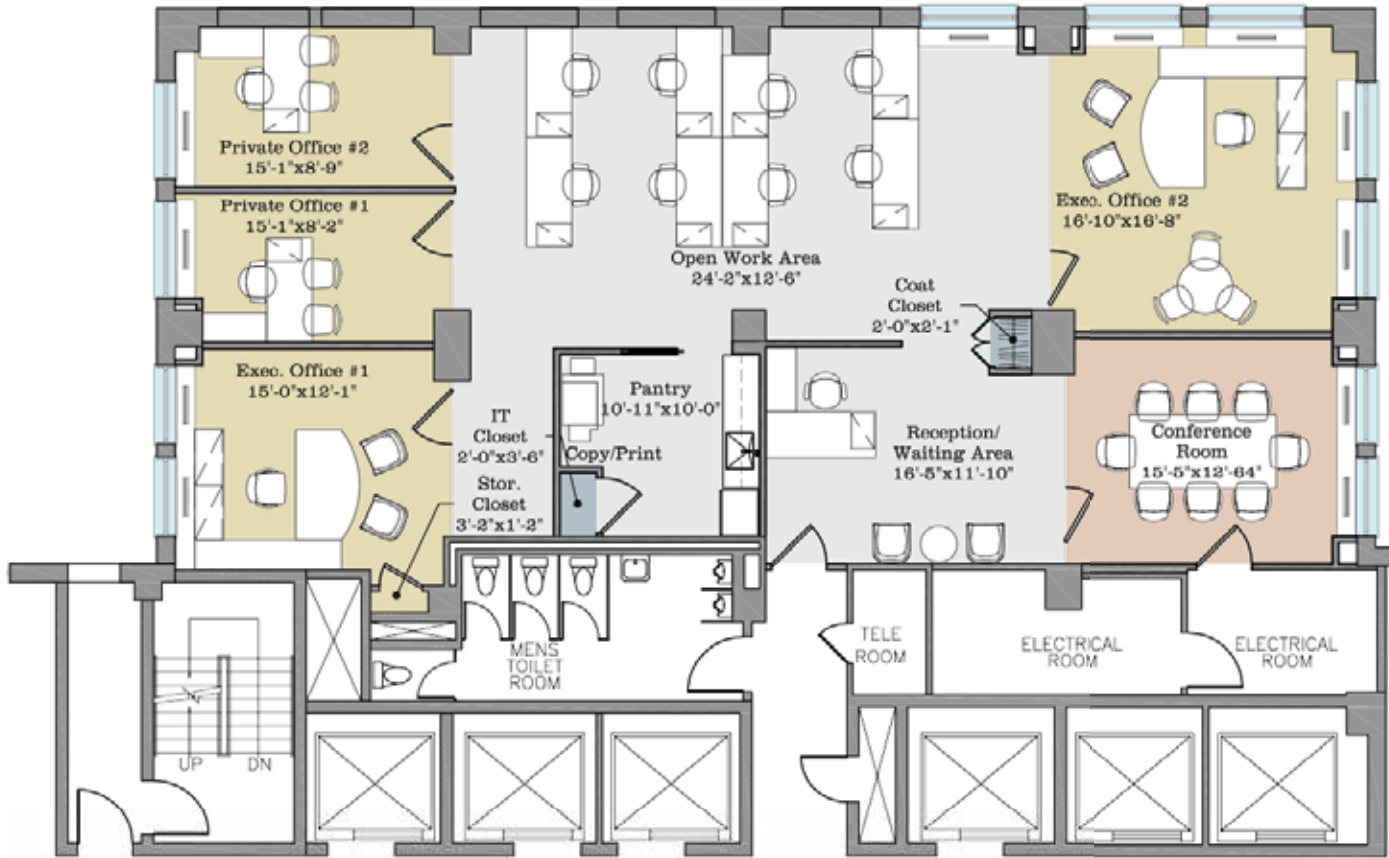

551 Fifth Avenue - Floor 11 - Suite 1125
3,207 RSF

QTY	DESCRIPTION
1	Reception/Waiting Area
2	Executive Offices
2	Private Offices
8	Workstations
1	Conference Room
1	Coat Closet
1	Pantry
1	IT Closet
1	Storage Closet
1	Copy/Print
13	Personnel