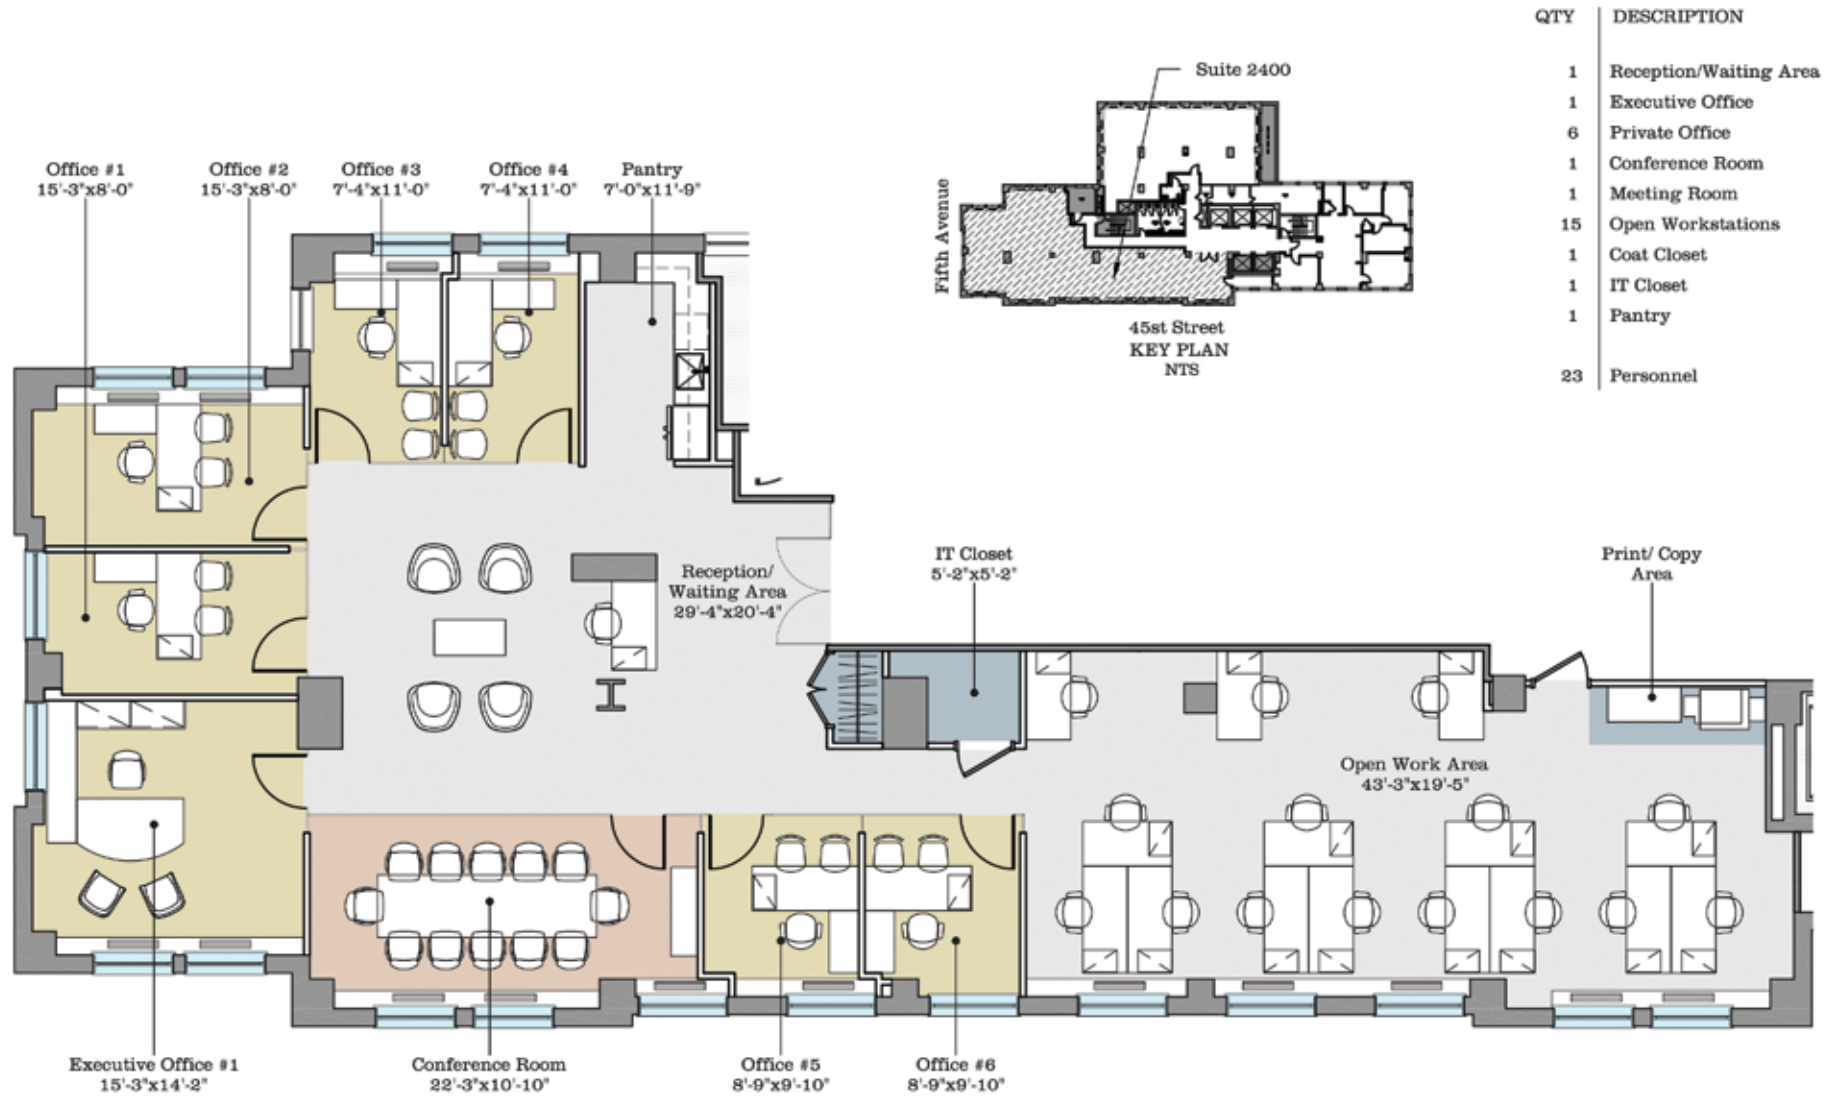

551 Fifth Avenue – 24th Floor – Suite 2400  
4,676 RSF

QTY	DESCRIPTION
1	Reception/Waiting Area
1	Executive Office
6	Private Office
1	Conference Room
1	Meeting Room
15	Open Workstations
1	Coat Closet
1	IT Closet
1	Pantry
23	Personnel