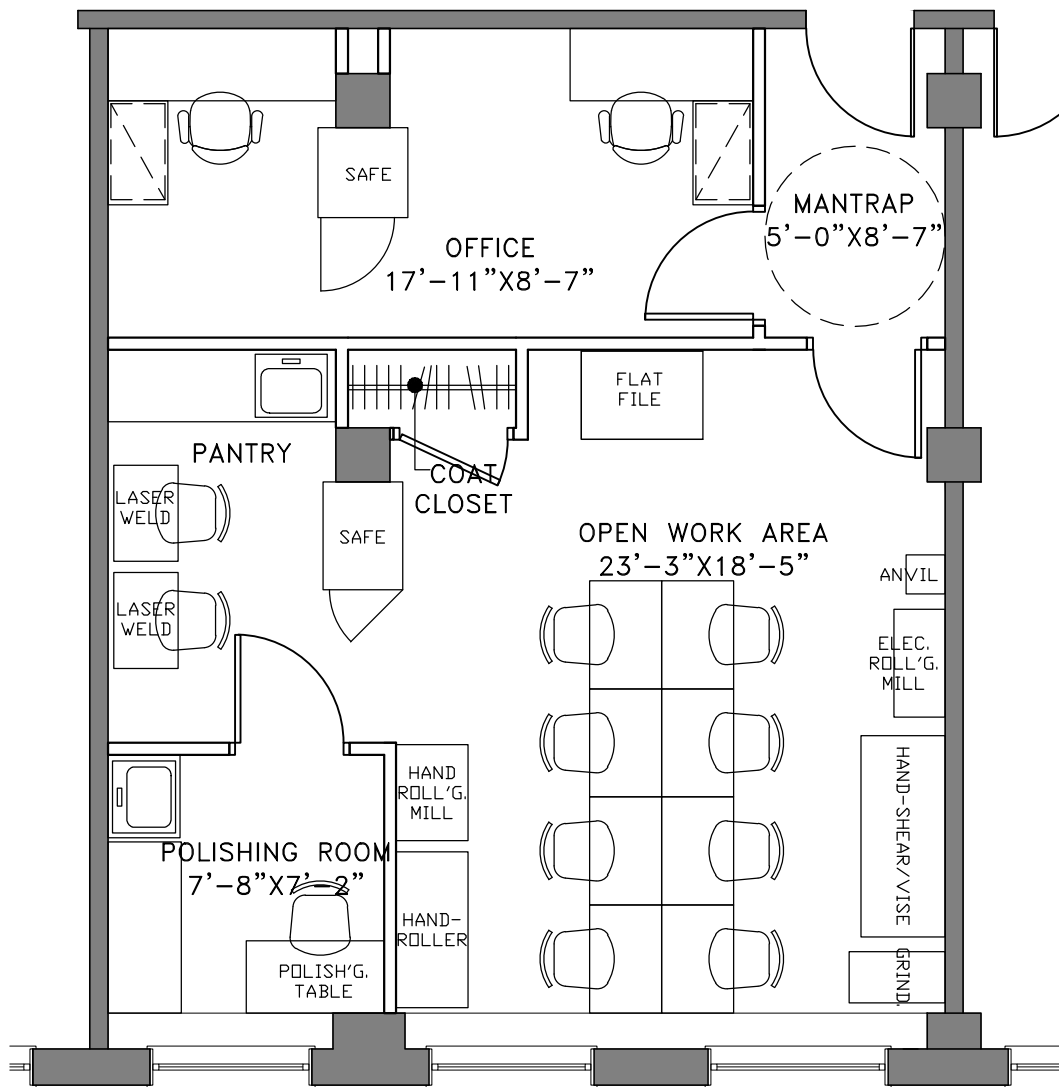

551 Fifth Avenue – 5th Floor – Suite 515
1,117 RSF

45th Street
KEY PLAN
NTS

QTY	DESCRIPTION
2	OFFICE
8	WORK STATIONS
1	MANTRAP
1	COAT CLOSET
1	POLISHING ROOM
1	PANTRY
10	PERSONNEL