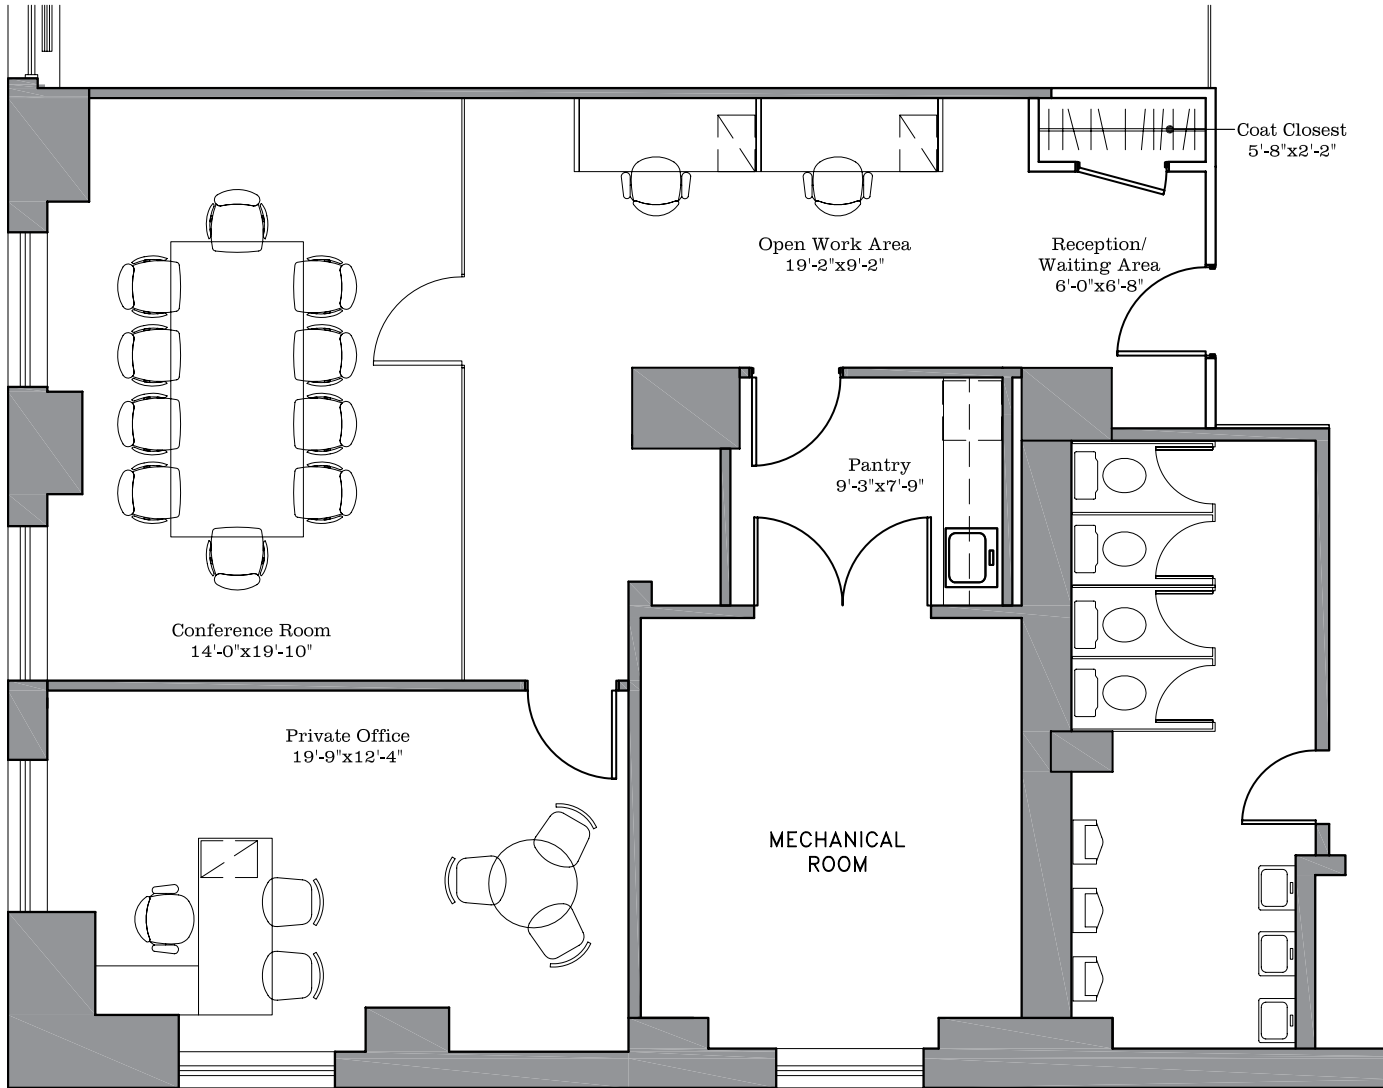

570 Lexington Avenue - Floor 15 - Suite 1502
1,682 RSF

QTY	DESCRIPTION
1	Reception/Waiting Area
1	Conference Room
1	Private Office
2	Workstations
1	Pantry
1	Coat Closet
3	Personnel

*Occupancy to be confirmed with certificate of occupancy (CO).