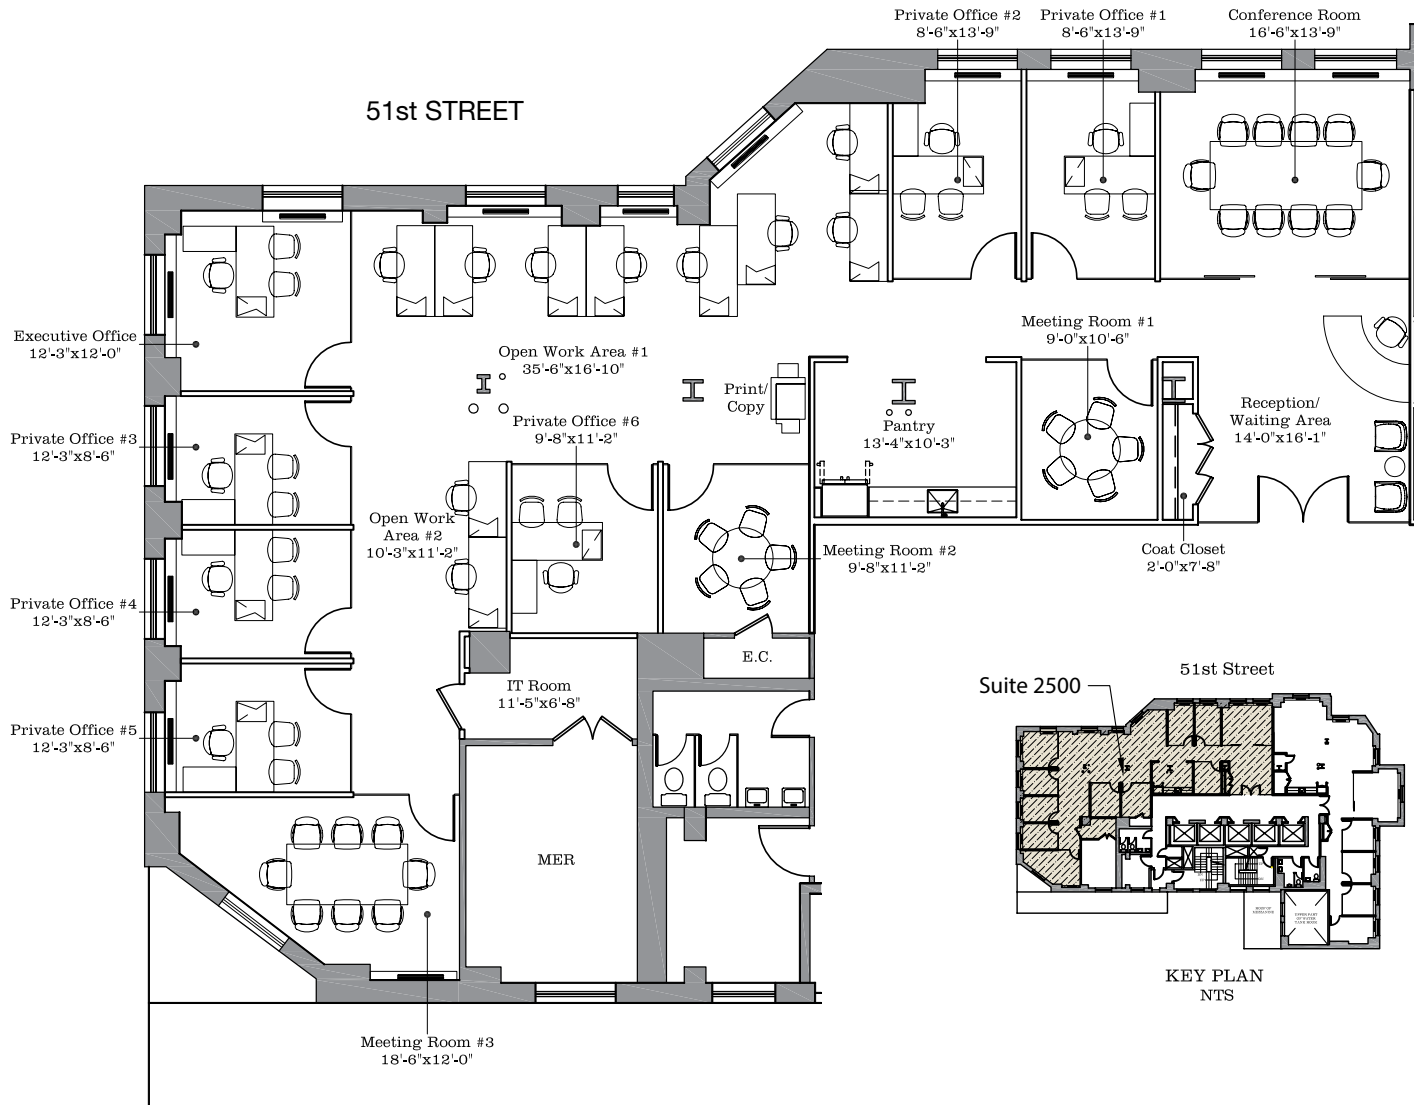

570 Lexington Avenue - Floor 25 - Suite 2500  
5,304 RSF

QTY	DESCRIPTION
1	Reception/Waiting Area
1	Coat Closet
10	Open Work Stations
1	Executive Office
6	Private Offices
1	Conference Room
3	Meeting Rooms
1	Pantry
1	IT Room
18	Personnel