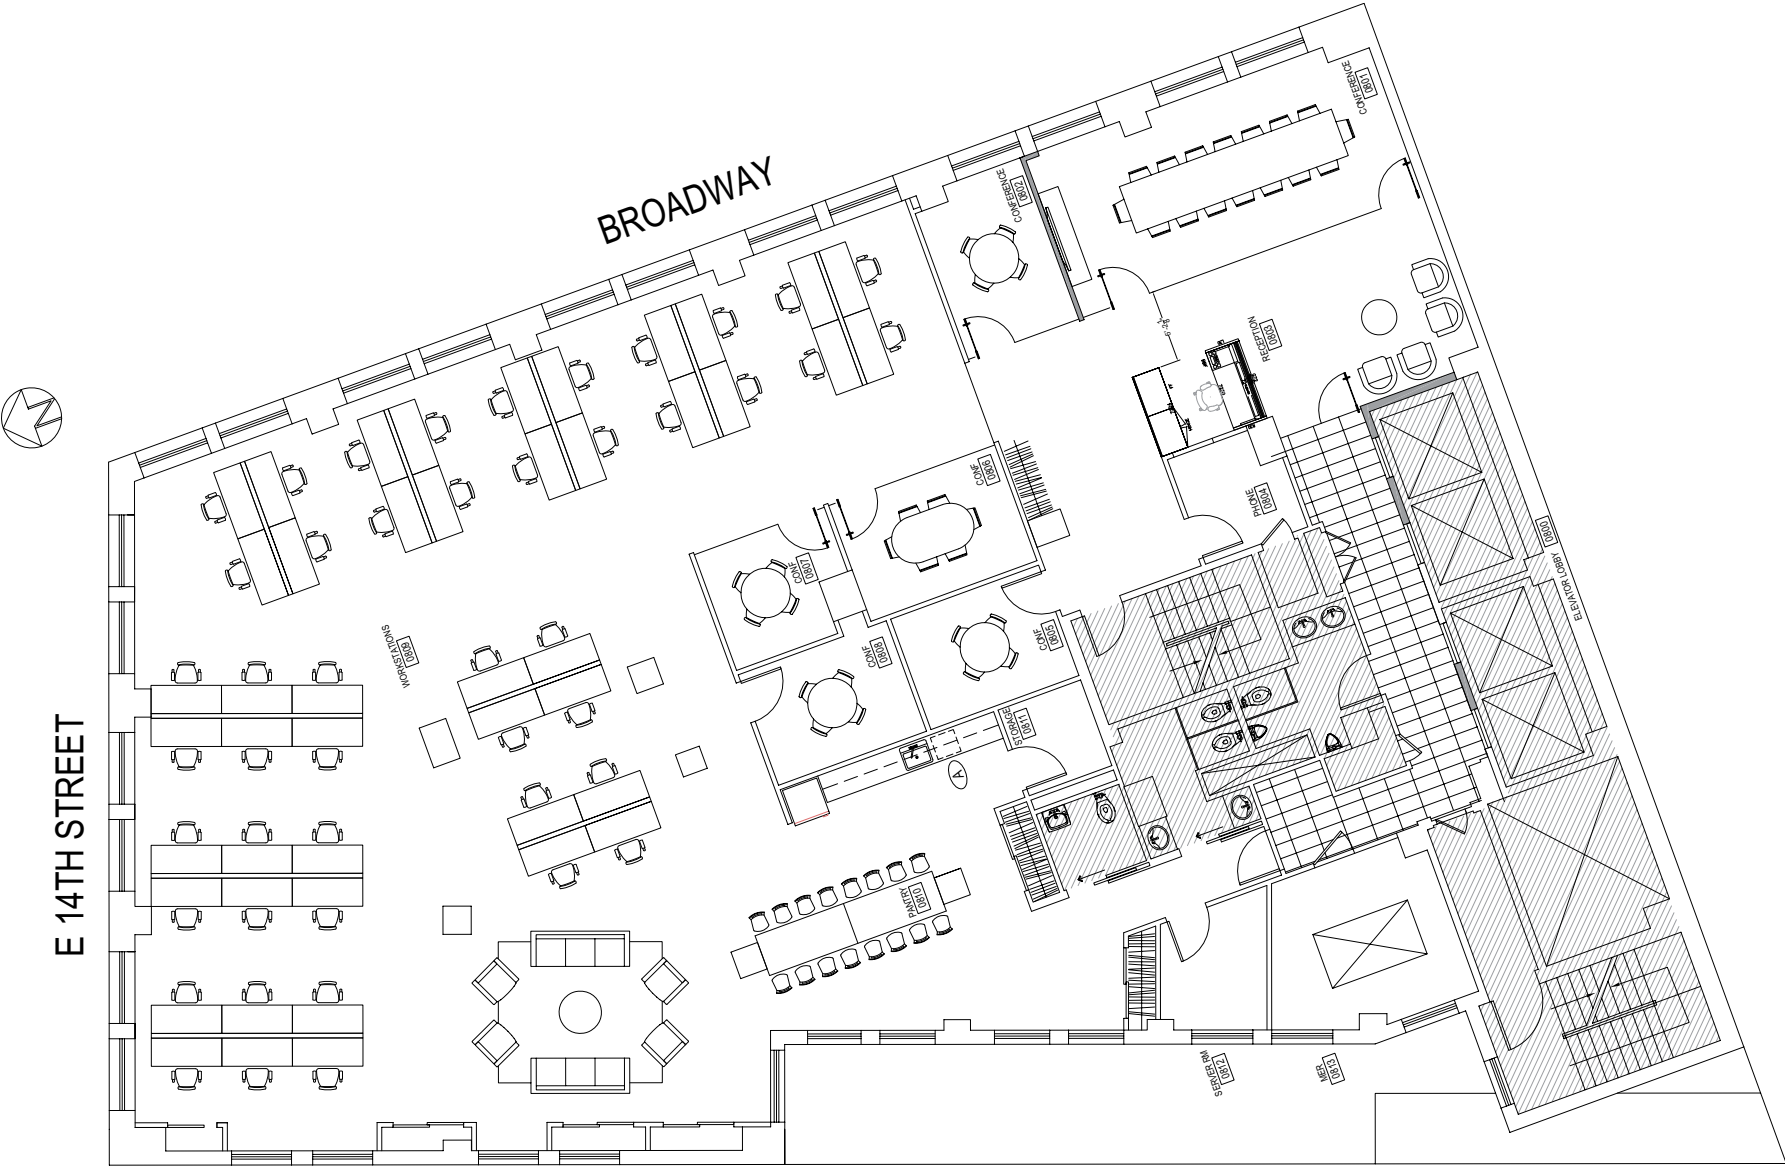

853 Broadway - Floor 8
7,891 RSF

THE FEIL ORGANIZATION

[VIEW OFFICE PHOTOGRAPHS ▼](#)

Robert Fisher
212-609-8649
rfisher@feilorg.com

853 Broadway - Floor 8
7,891 RSF

THE FEIL ORGANIZATION

BACK TO FLOOR PLAN ▲